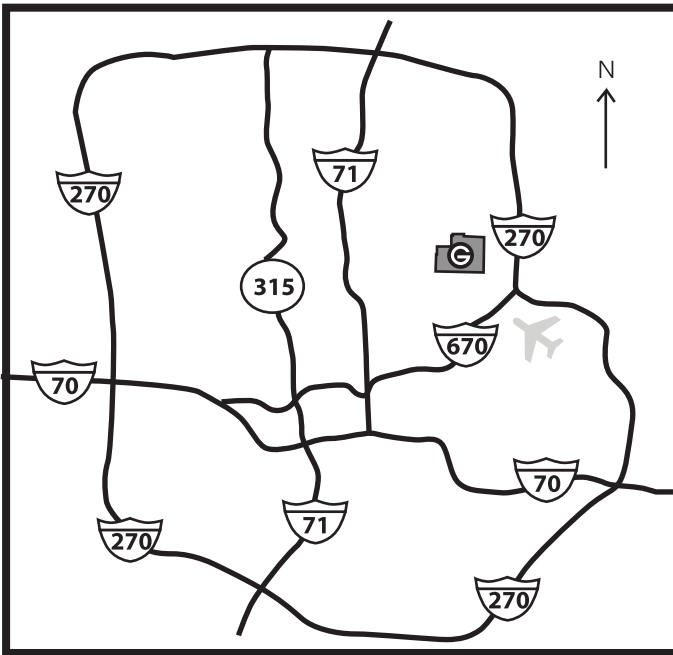

DIRECTIONS TO GUARDIAN STUDIOS

FROM DOWNTOWN COLUMBUS

- Take **I-71N** toward Cleveland
- Exit **109B** to merge onto **I-670 E**
- Take the exit onto **I-270 N**
- Take **EXIT 33** toward Easton
- Turn **LEFT** at **EASTON WAY**
- Turn **RIGHT** at **EASTON SQUARE PL**
- Turn **LEFT** at **TOWNSFAIR WAY**

FROM PORT COLUMBUS

- Turn **RIGHT** at **STELZER RD**
- Turn **LEFT** at **EASTON WAY**
- Turn **RIGHT** at **EASTON SQUARE PL**
- Turn **LEFT** at **TOWNSFAIR WAY**

FROM CINCINNATI

- Take **I-71N** towards Columbus
- Continue on **OH-315 N**
- Take the exit onto **I-670 E**
- Take the exit onto **I-270 N**
- Take exit **33** toward **EASTON**
- Turn **LEFT** at **EASTON WAY**
- Turn **RIGHT** at **EASTON SQUARE PL**
- Turn **LEFT** at **TOWNSFAIR WAY**

FROM CLEVELAND

- Take **I-71S** towards Columbus
- Take the exit **119A** to merge onto **I-270 E**
- Take the exit **33** toward **MORSE RD/EASTON**
- Merge onto **EASTON WAY**
- Turn **RIGHT** at **EASTON SQUARE PL**
- Turn **LEFT** at **TOWNSFAIR WAY**