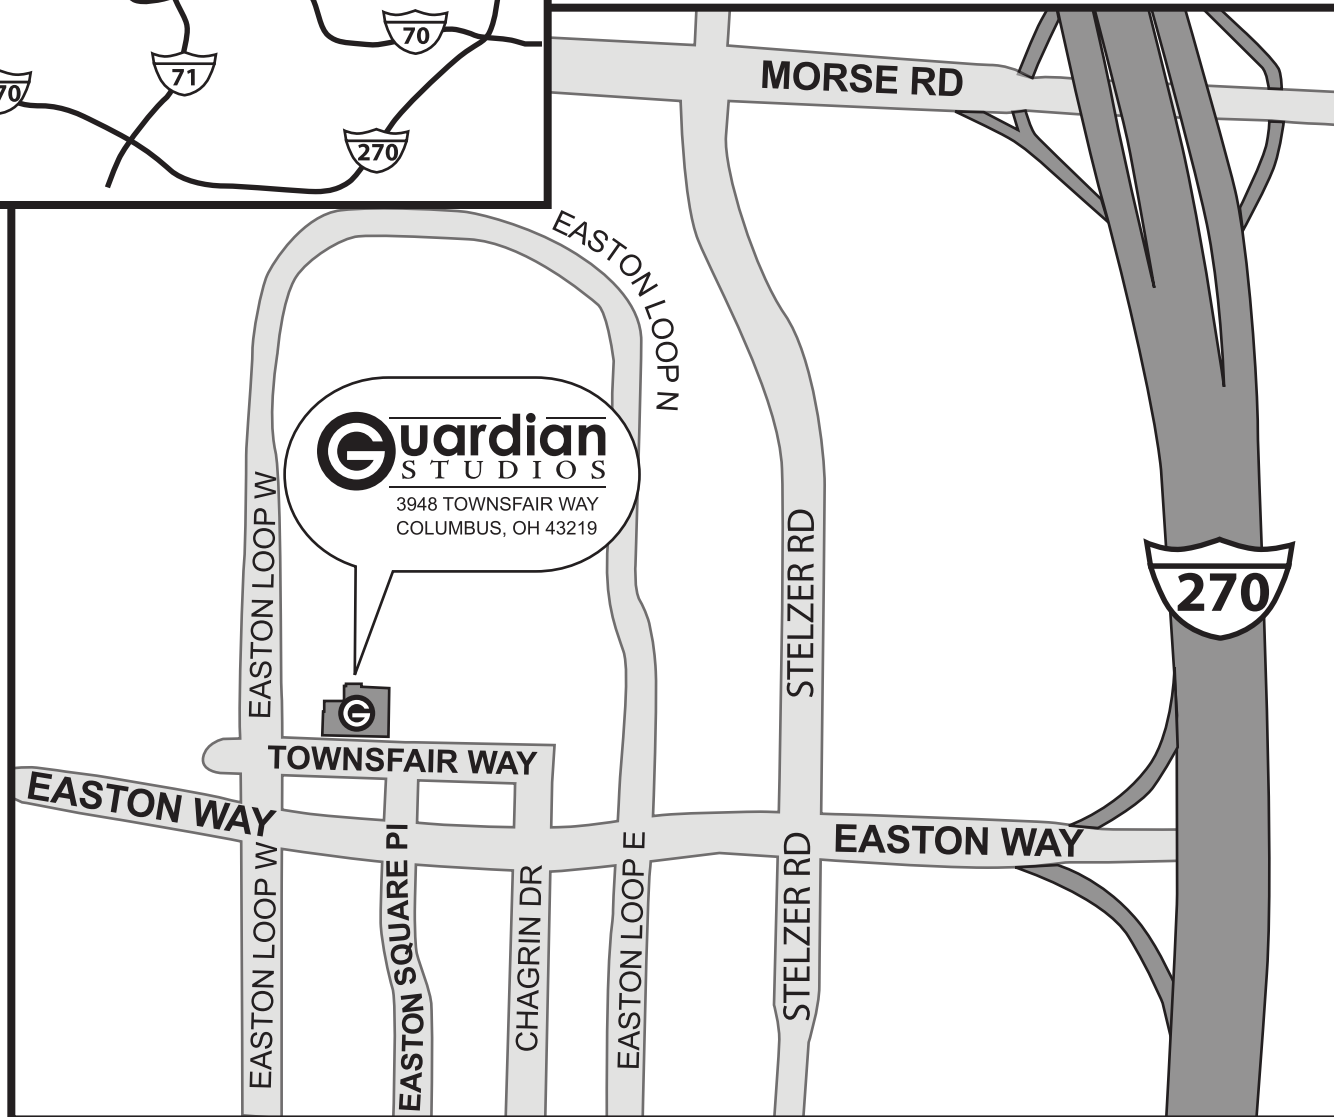

DIRECTIONS TO GUARDIAN STUDIOS

FROM DOWNTOWN COLUMBUS

- Take **I-71N** toward Cleveland
- Exit **109B** to merge onto **I-670 E**
- Take the exit onto **I-270 N**
- Take **EXIT 33** toward Easton
- Turn **LEFT** at **EASTON WAY**
- Turn **RIGHT** at **EASTON SQUARE PL**
- Turn **LEFT** at **TOWNSFAIR WAY**

FROM PORT COLUMBUS

- Turn **RIGHT** at **STELZER RD**
- Turn **LEFT** at **EASTON WAY**
- Turn **RIGHT** at **EASTON SQUARE PL**
- Turn **LEFT** at **TOWNSFAIR WAY**

FROM CINCINNATI

- Take **I-71N** towards Columbus
- Continue on **OH-315 N**
- Take the exit onto **I-670 E**
- Take the exit onto **I-270 N**
- Take exit **33** toward **EASTON**
- Turn **LEFT** at **EASTON WAY**
- Turn **RIGHT** at **EASTON SQUARE PL**
- Turn **LEFT** at **TOWNSFAIR WAY**

FROM CLEVELAND

- Take **I-71S** towards Columbus
- Take the exit **119A** to merge onto **I-270 E**
- Take the exit **33** toward **MORSE RD/EASTON**
- Merge onto **EASTON WAY**
- Turn **RIGHT** at **EASTON SQUARE PL**
- Turn **LEFT** at **TOWNSFAIR WAY**